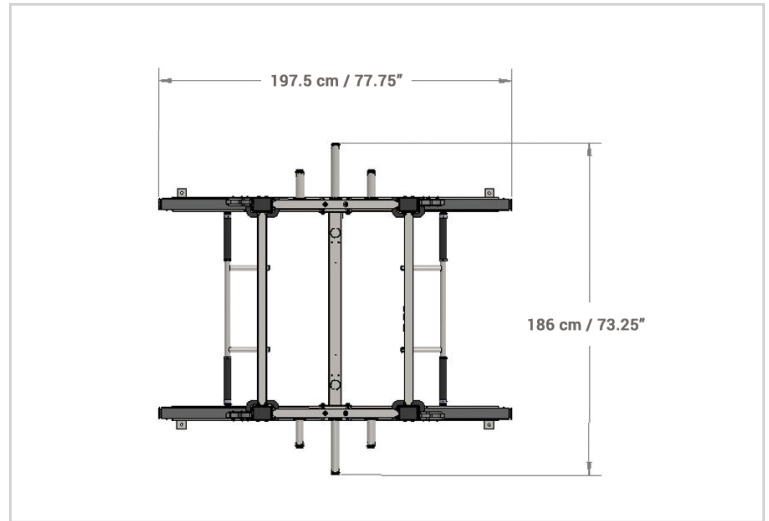

- Short 183 cm / 72" base frame length designed for space efficiency
- As shown with standard adjustable J-hooks/safety arms, chin-up bars, bar storage, band storage and weight storage
- J-hooks made of high-density polyethylene (HDPE) to protect bar knurling from scratches
- Visual height indicator and colored locking pin make bar-level changes quick and easy

FRAME

| | |
|-----------------------------|---|
| Frame Construction | 10.2 x 7.6 cm / 4" x 3"; 7-gauge steel uprights are laser-cut for easy movement of the heavy-duty J-hook system |
| Integrated Frame Components | 2 sets of chin-up bars |

STORAGE

| | |
|--------|---|
| Bar | 2 olympic bar storage tubes |
| Weight | 12 weight-storage horns capable of holding both bumper and olympic plates |
| Band | 4 band-storage hooks |

TECH SPECS

| | |
|--------------------------------|---|
| Overall Dimensions (L x W x H) | 197.5 x 186 x 256.5 cm / 77.75" x 73.25" x 101" |
| Product Weight | 297 kg / 655 lbs. |
| Max User Weight | 181.5 kg / 400 lbs. |
| Max Training Weight | 408.5 kg / 900 lbs. |