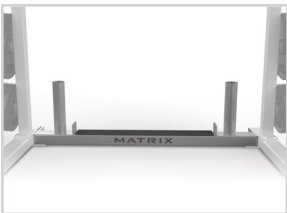

MEGA RACK DUAL OLYMPIC BAR STORAGE – MOPT41

Product Weight: 21.8 kg / 48 lbs.

Overall Dimensions (L x W x H):
18 x 110 x 33 cm / 7" x 43" x 13"

- Vertical Olympic bar storage
- Replaces standard equipment
- Same as frame color