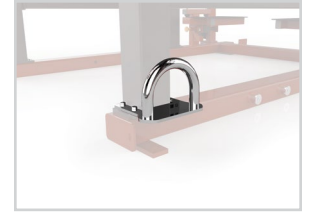

MEGA RACK DOCKING KIT W/O PLATFORM – MOPT29

Product Weight: 3 kg / 5 lbs.

Overall Dimensions (L x W x H):
26 x 3 x 14 cm / 10" x 1" x 5.5"

- Connects MG-A695 and VY-D695 Horizontal Adjustment Benches directly to rack without a platform
- Available only in Ridge Black

MEGA RACK DOCKING KIT W/PLATFORM – MOPT29P

Product Weight: 2 kg / 3 lbs.

Overall Dimensions (L x W x H):
26 x 3 x 6 cm / 10" x 1" x 2"

- Connects MG-A695 and VY-D695 Horizontal Adjustment Benches directly to rack when using a platform
- Available only in Ridge Black