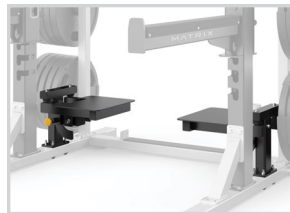

BOLT-ON SPOTTER STANDS – OPT45

Product Weight: 31 kg / 68 lbs.

Overall Dimensions (L x W x H): 38 x 81.5 x 29.5 cm / 15" x 32" x 11.5"

- Step-up platform used for assisting in heavy lifts
- Available only in Ridge Black