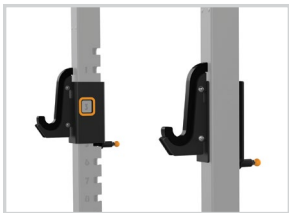

- Designed for a variety of lifts – presses, squats, overhead lifts and more
- Includes adjustable safety bars, dual-grip chin bars, bar storage, band storage and weight storage
- 3 retractable lower band pegs on each side (6 total)
- Product Weight = 249.5 kg / 550 lbs.
- Overall Dimensions (L x W x H) = 206 x 207 x 246.5 cm / 81" x 81.5" x 97"

REVERSE J-HOOKS – OPT1R

Product Weight: 14 kg / 30 lbs.

Overall Dimensions (L x W x H):
36 x 13 x 26 cm / 14" x 5" x 10"

- Made of high-density polyethylene (HDPE) to protect bar knurling
- Used on the outside of Power or Open Racks
- Available only in Ridge Black

REVERSE DIP BARS – OPT3R

Product Weight: 11 kg / 24 lbs.

Overall Dimensions (L x W x H):
87 x 69 x 26 cm / 34" x 27" x 10"

- Used for attaching to the outside uprights of the Power and Open Racks for body-weight dips
- Available only in Ridge Black

SQUAT HANDLES – OPT6

Product Weight: 8 kg / 16 lbs.

Overall Dimensions (L x W x H):
23 x 23 x 13 cm / 9" x 9" x 5"

- Squat handles can be set at any height on all rack uprights
- Available only in Ridge Black