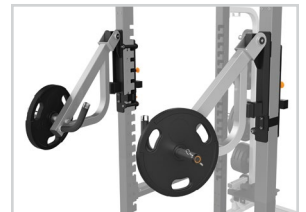

- Designed for a variety of lifts – presses, squats, overhead lifts and more
- Includes adjustable safety bars, dual-grip chin bars, bar storage, band storage and weight storage
- 3 retractable lower band pegs on each side (6 total)
- Product Weight = 249.5 kg / 550 lbs.
- Overall Dimensions (L x W x H) = 206 x 207 x 246.5 cm / 81" x 81.5" x 97"

- Attaches to any MEGA Open Rack for rotational training (bar not included)
- Available only in Ridge Black

NAMEPLATE – UNIVERSAL MOUNT – OPT14U

Product Weight: 2 kg / 5 lbs.

Overall Dimensions (L x W x H):
102 x 1 x 20 cm / 40" x .25" x 8"

- Display your logo proudly above your MEGA Open Rack
- Same as frame color

CORE HANDLE – OPT16

Product Weight: 5 kg / 10 lbs.

Overall Dimensions (L x W x H):
48 x 79 x 5 cm / 19" x 31" x 2"

- Used with an Olympic bar and Land Mine Attachment for added training variety
- Available only in Ridge Black

REVERSE JAMMIN ARMS – OPT17R

Product Weight: 50 kg / 110 lbs.

Overall Dimensions (L x W x H):
94 x 56 x 94 cm / 37" x 22" x 37"

- Angled pressing arms can be placed at 13 different heights for added training variety
- Attaches to the outside of Power and Open Racks
- Available in standard colors