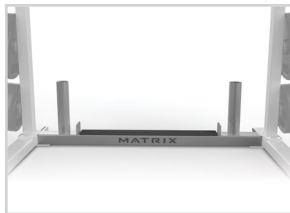

MEGA RACK DUAL OLYMPIC BAR STORAGE – MOPT41

Product Weight: 21.8 kg / 48 lbs.

Overall Dimensions (L x W x H): 18 x 110 x 33 cm / 7" x 43" x 13"

- Vertical Olympic bar storage
- Replaces standard equipment
- Same as frame color