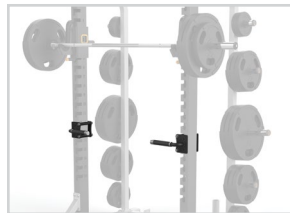

- Designed for a variety of lifts – presses, squats, overhead lifts and more
- Includes adjustable safety bars, dual-grip chin bars, bar storage, band storage and weight storage
- 3 retractable lower band pegs on each side (6 total)
- Product Weight = 249.5 kg / 550 lbs.
- Overall Dimensions (L x W x H) = 206 x 207 x 246.5 cm / 81" x 81.5" x 97"

REVERSE J-HOOKS – OPT1R

Product Weight: 14 kg / 30 lbs.

Overall Dimensions (L x W x H):
36 x 13 x 26 cm / 14" x 5" x 10"

- Made of high-density polyethylene (HDPE) to protect bar knurling
- Used on the outside of Power or Open Racks
- Available only in Ridge Black

REVERSE DIP BARS – OPT3R

Product Weight: 11 kg / 24 lbs.

Overall Dimensions (L x W x H):
87 x 69 x 26 cm / 34" x 27" x 10"

- Used for attaching to the outside uprights of the Power and Open Racks for body-weight dips
- Available only in Ridge Black

SQUAT HANDLES – OPT6

Product Weight: 8 kg / 16 lbs.

Overall Dimensions (L x W x H):
23 x 23 x 13 cm / 9" x 9" x 5"

- Squat handles can be set at any height on all rack uprights
- Available only in Ridge Black