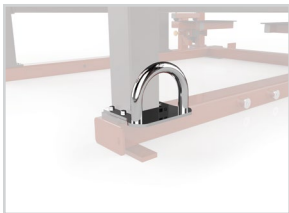

MEGA RACK DOCKING KIT W/O PLATFORM – MOPT29

Product Weight: 3 kg / 5 lbs.

Overall Dimensions (L x W x H): 26 x 3 x 14 cm / 10" x 1" x 5.5"

- Connects MG-A695 and VY-D695 Horizontal Adjustment Benches directly to rack without a platform
- Available only in Ridge Black

MEGA RACK DOCKING KIT W/PLATFORM – MOPT29P

Product Weight: 2 kg / 3 lbs.

Overall Dimensions (L x W x H): 26 x 3 x 6 cm / 10" x 1" x 2"

- Connects MG-A695 and VY-D695 Horizontal Adjustment Benches directly to rack when using a platform
- Available only in Ridge Black